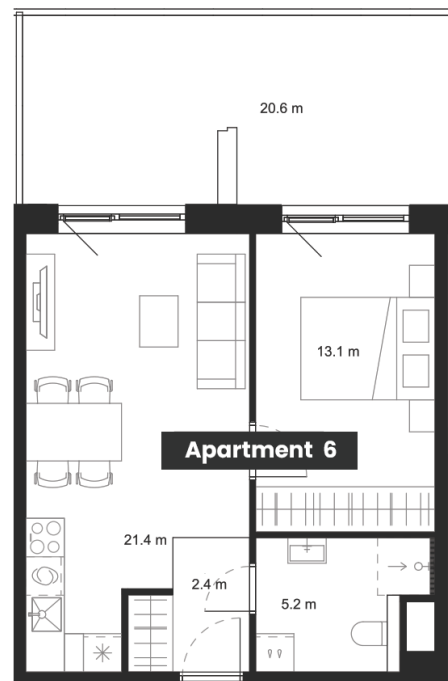

TALLINNA MNT 1
SAKU

www.tallinna1.ee

apartment

6

business purpose

Floor: 2
Rooms: 2
Total area: 42,1 m²
Terrace: 20,6 m²

2nd FLOOR

* The developer reserves the right to make changes to the plans