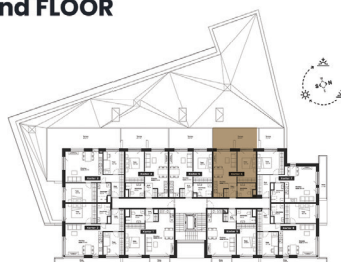

TALLINNA MNT 1
SAKU

www.tallinna1.ee

apartment

6

business purpose

Floor: 2
Rooms: 2
Total area: 42,1 m²
Terrace: 20,6 m²

2nd FLOOR

* The developer reserves the right to make changes to the plans